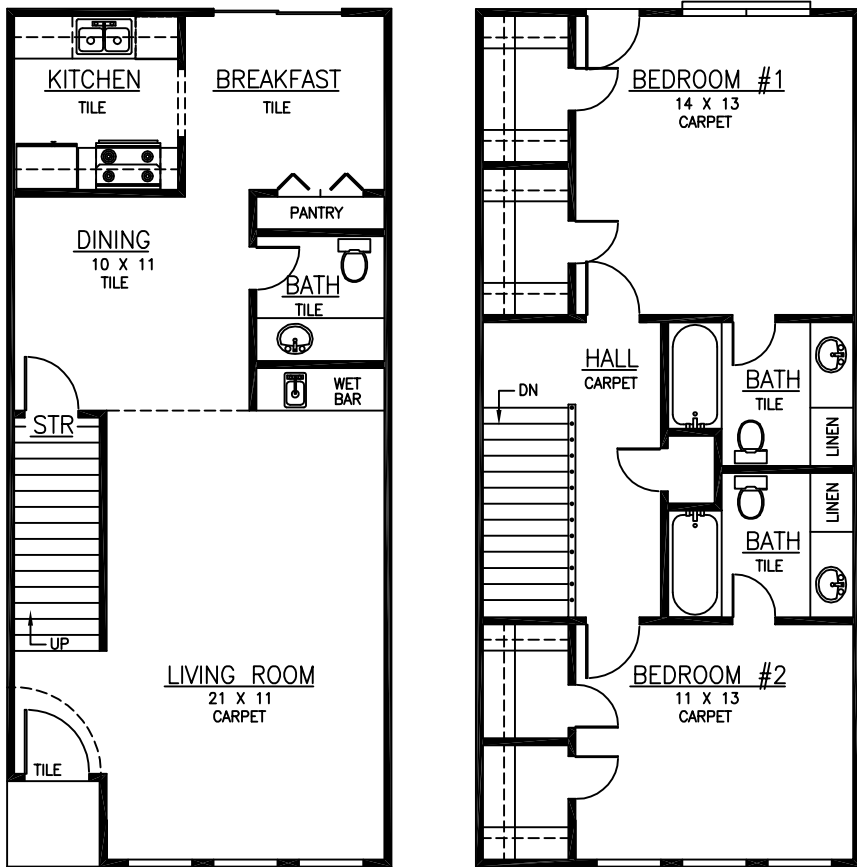

H

TOWNHOUSE
2 BEDROOM 2-1/2 BATH
1253 SQFT