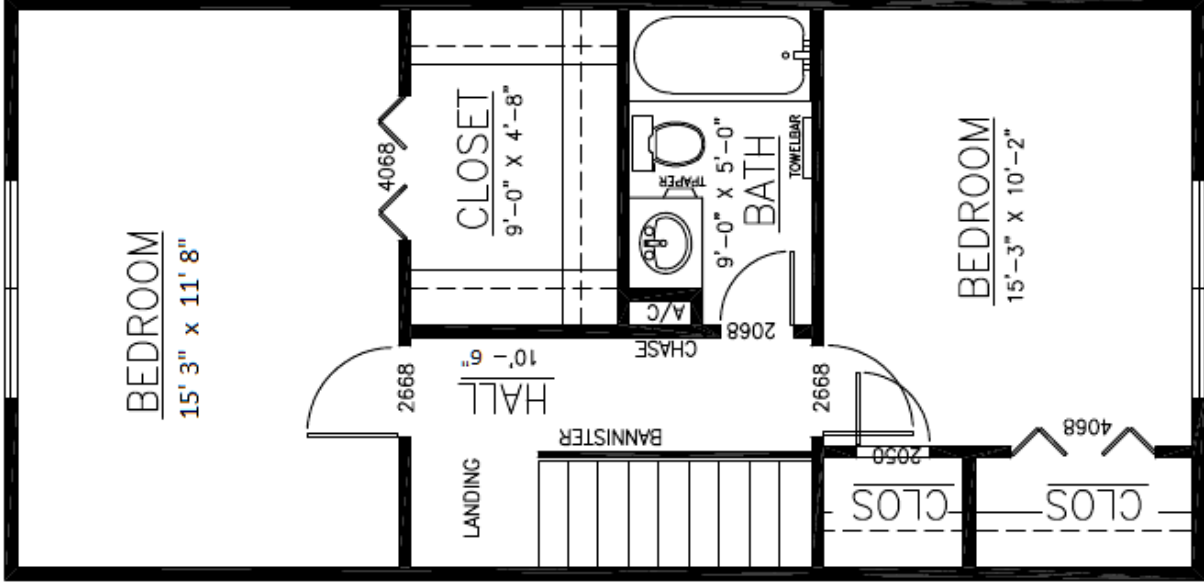

PATIO DOORS

TWO BDRM 1-1/2 BATH TOWNHOUSE 1010 SQ.FT.