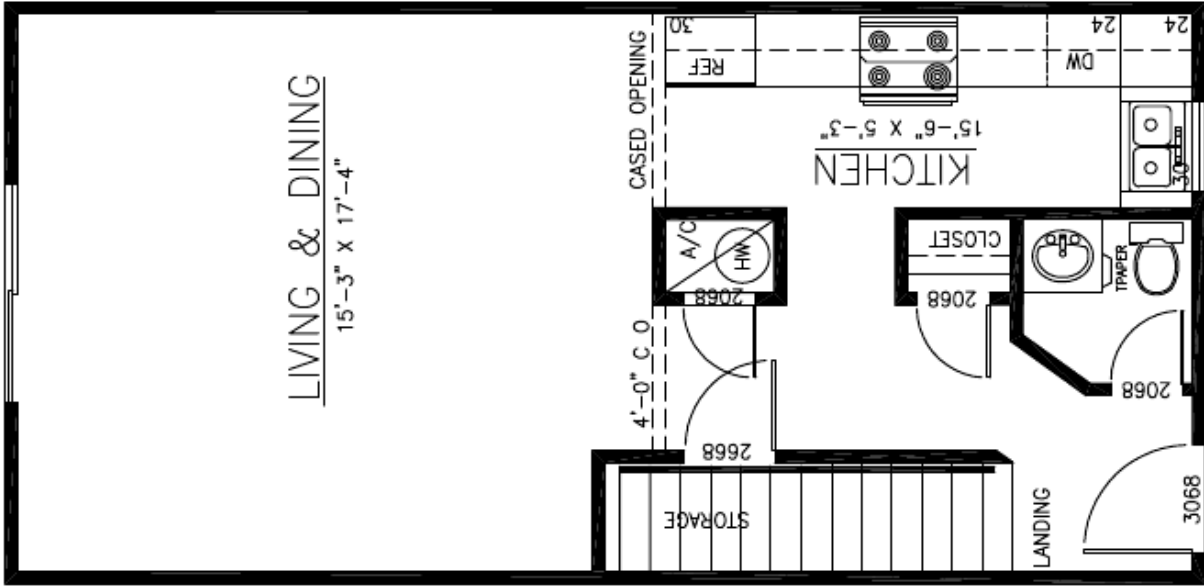

PATIO DOORS

TWO BDRM 1-1/2 BATH TOWNHOUSE 1010 SQ.FT.